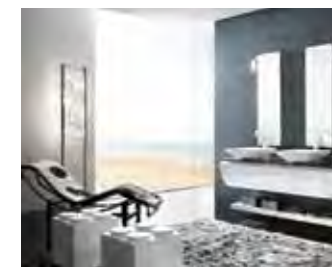

European style;
From contemporary German
kitchens and interiors to
indulgent Italian bathrooms.

Individually-designed and
expertly-crafted kitchens
from Beeck Küchen

“We have used Lime Black
to create standout kitchens
and interiors in all of our
London-based developments.
Daniel, Conor and the team
have an exceptional knack of
understanding our vision and
quickly making it a reality.”

DANIEL BROCH, BLISS SPACE

For a truly unique design, Lime Black’s
team of expert British craftsmen can
create bespoke handmade kitchens
and interiors.

Lime Black is a family-run business, committed to providing a professional, personal and flexible service to all our clients. Our design team is led by Gerd Krumme, who has worked in the German kitchen industry for over 40 years and has a vast knowledge of the sector, as well unrivalled experience in the design and installation of German-manufactured kitchens and furniture.

The splendour of Italy with Cerasa bathrooms.

Loddenkemper furniture; the perfect combination of style and beauty

LIMEBLACK 

London

Unit 24, The Studios
8 Hornsey Street, Islington
London N7 8EF

London Showroom